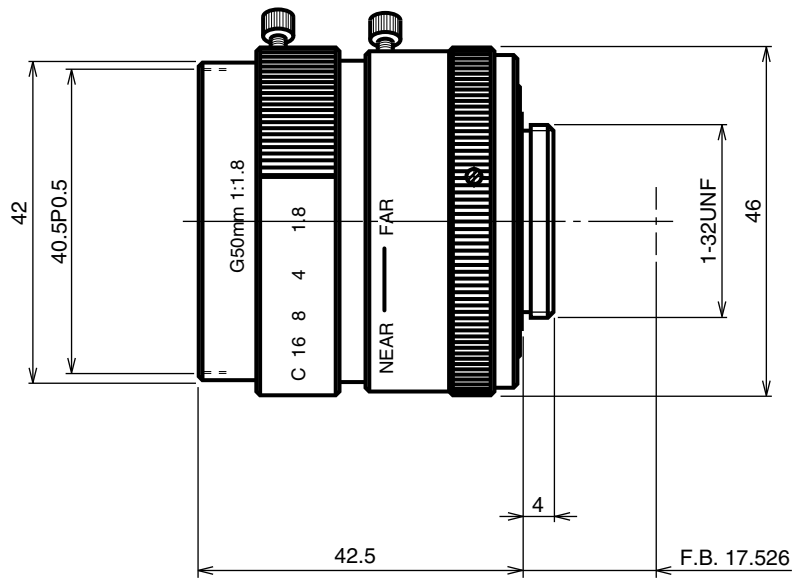

VF50M

【SPECIFICATIONS】

Image Size : $\textcircled{1}$ $\textcircled{2/3}$ $\textcircled{1/2}$ $\textcircled{1/3}$ $\textcircled{1/4}$

Focal Length : 50mm
 Maximum Relative Aperture : 1:1.8
 Iris : F1.8 ~ Close
 Angle of View : 14.5 x 10.9 deg
 Image Size : 12.8 x 9.6mm (16mm)
 Minimum Object Distance : 0.7mm (From Front Vertex)
 Optical Back Focal Distance : 19.71mm (In Air)
 Flange Back : 17.526mm

Operation : Focus : Manual
 Iris : Manual
 Operating Temperature : -10 ~ +50
 Mount : C-Mount
 Filter Size : 40.5mm P0.5
 Size : 46 x 42.5mm
 Weight : Approx. 145g

【COMPOSITION】

- Lens 1
- Lens Cap 1
- Dust Cap 1

【DIMENSIONS】

Unit:mm